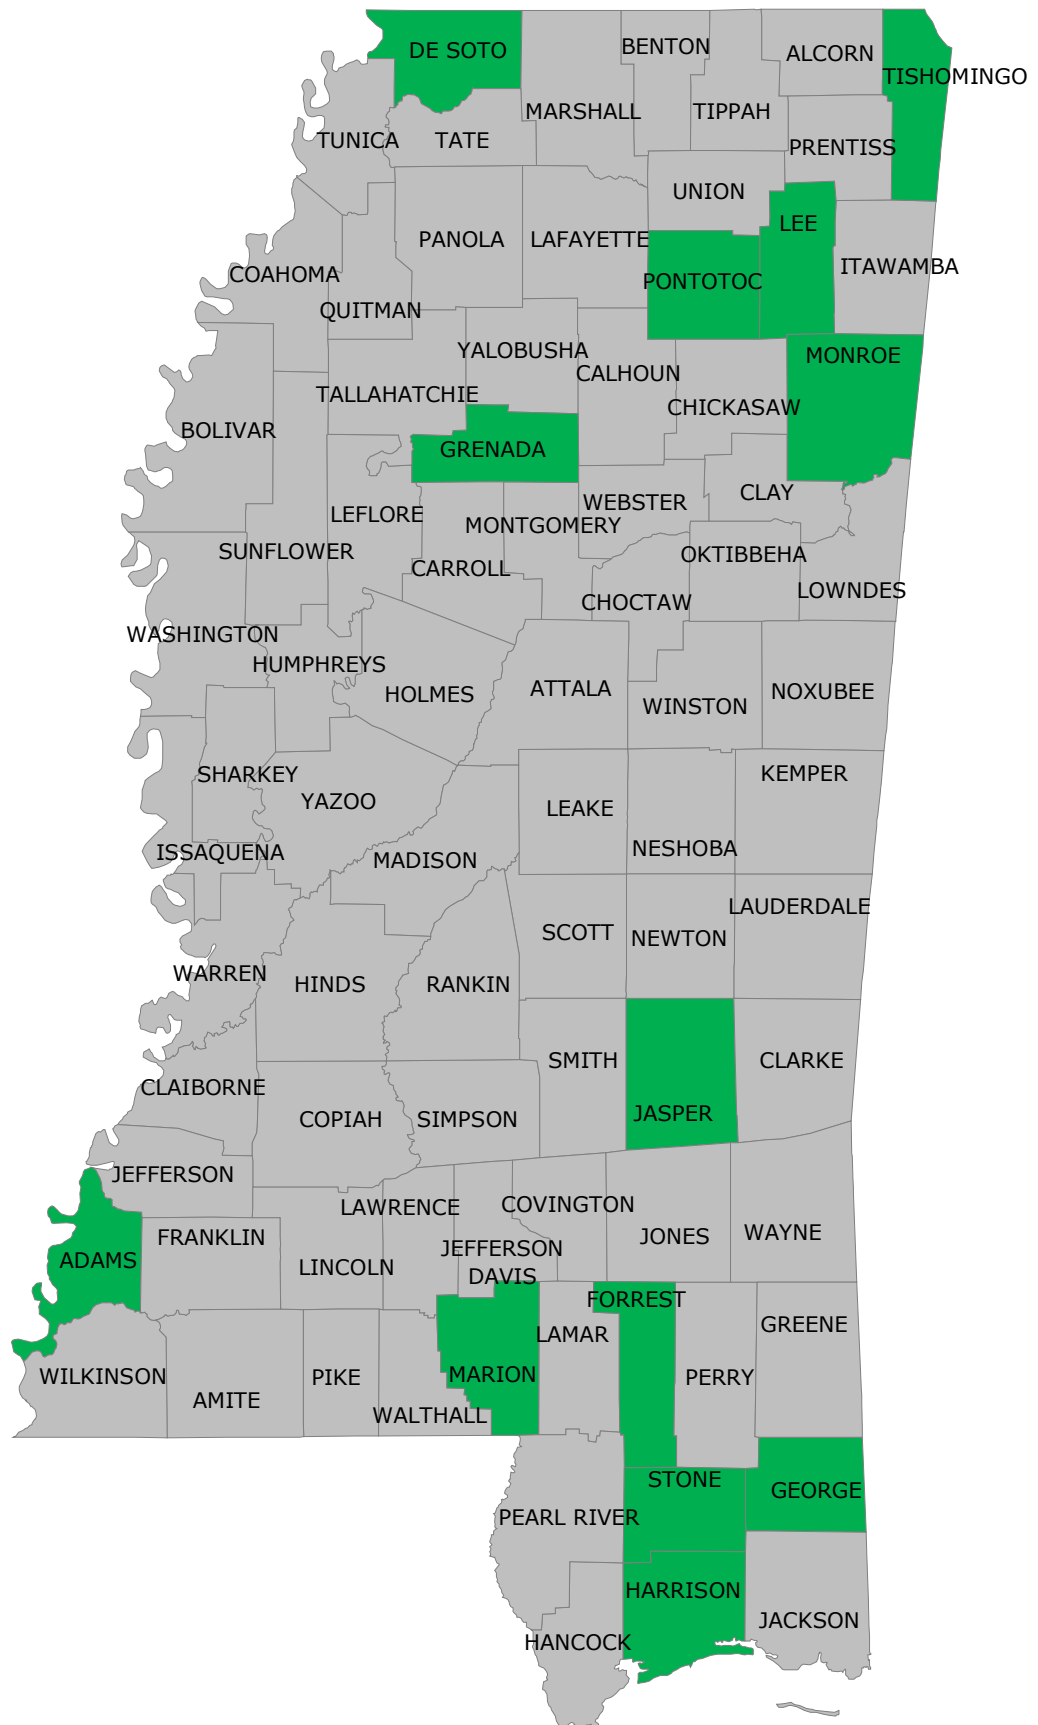

## MUNICIPALITIES

- Bay St. Louis PD
- Biloxi PD
- Brandon PD
- Brookhaven PD
- Byram PD
- Cleveland PD
- Clinton PD
- Corinth PD
- Florence PD
- Gautier PD
- Gulfport PD
- Hattiesburg PD
- Hernando PD
- Horn Lake PD
- Kosciusko PD
- Laurel PD
- Long Beach PD
- Ocean Springs PD
- Olive Branch PD
- Oxford PD
- Ridgeland PD
- Southaven PD
- Starkville PD

## COUNTIES

- Adams SO
- DeSoto SO
- Forrest SO
- George SO
- Grenada SO
- Harrison SO
- Jasper SO
- Lee SO
- Marion SO
- Monroe SO
- Pontotoc SO
- Stone SO
- Tishomingo SO