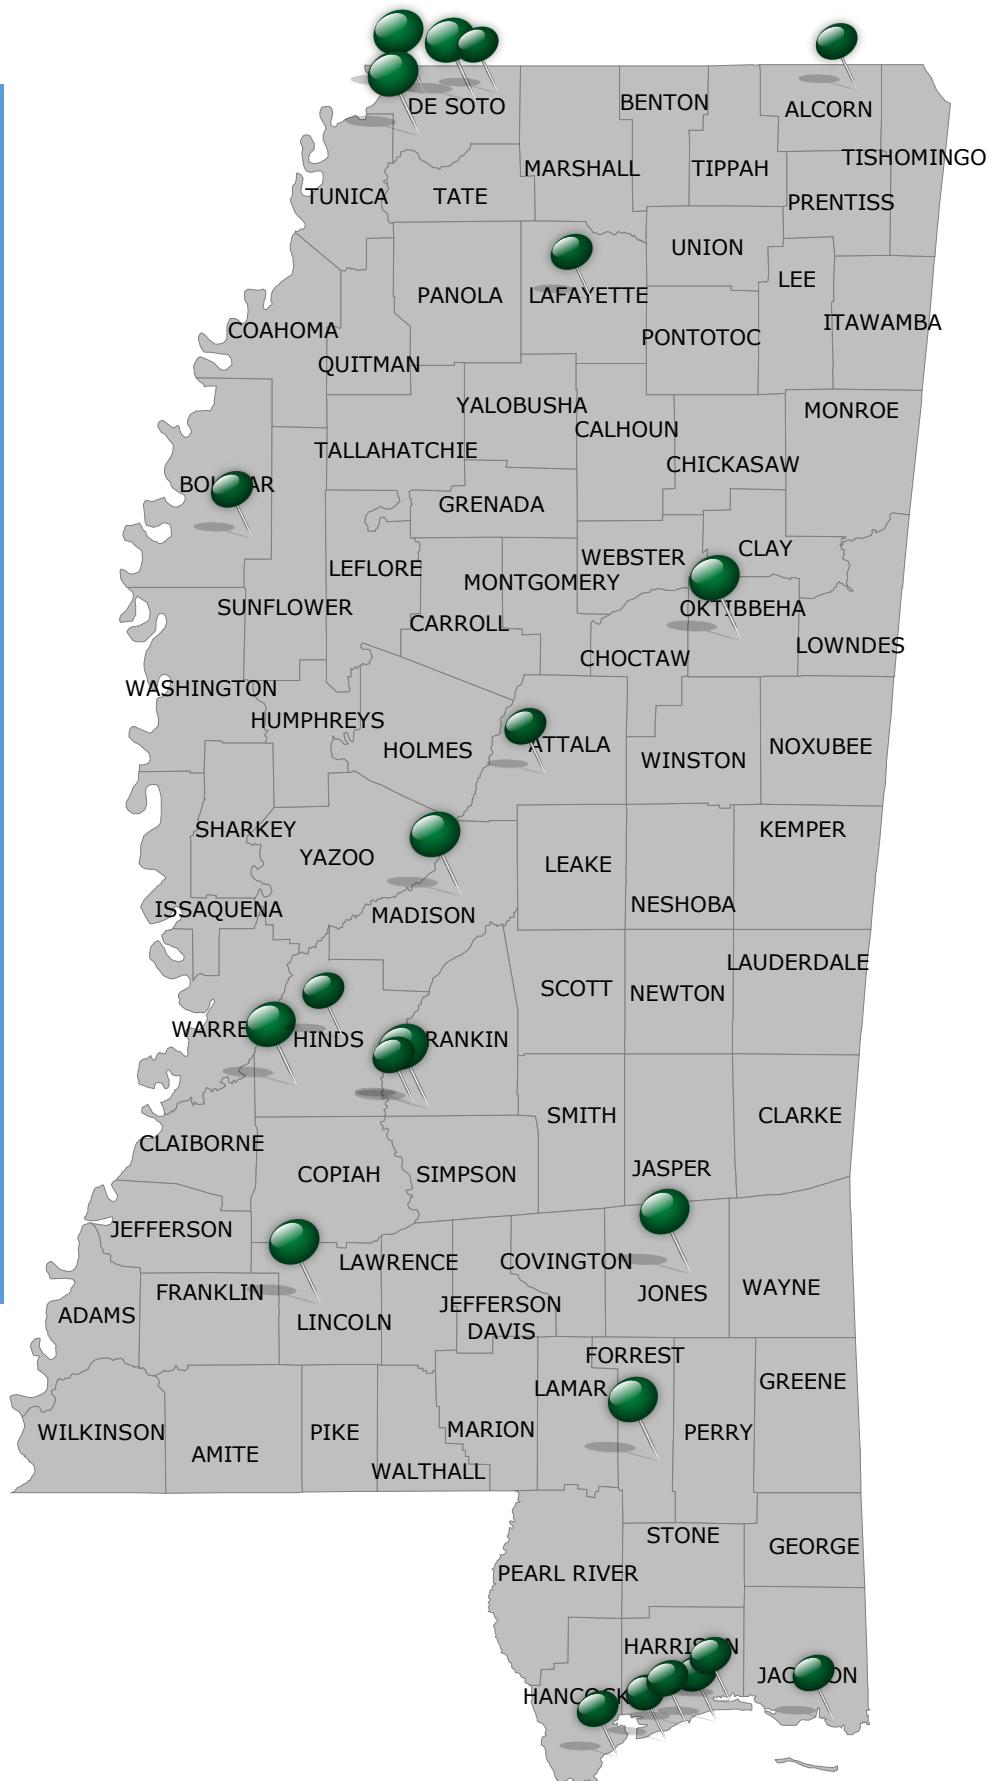

## MUNICIPALITIES

- Bay St. Louis PD
- Biloxi PD
- Brandon PD
- Brookhaven PD
- Byram PD
- Cleveland PD
- Clinton PD
- Corinth PD
- Florence PD
- Gautier PD
- Gulfport PD
- Hattiesburg PD
- Hernando PD
- Horn Lake PD
- Kosciusko PD
- Laurel PD
- Long Beach PD
- Ocean Springs PD
- Olive Branch PD
- Oxford PD
- Ridgeland PD
- Southaven PD
- Starkville PD

## COUNTIES

- Adams SO
- DeSoto SO
- Forrest SO
- George SO
- Grenada SO
- Harrison SO
- Jasper SO
- Lee SO
- Marion SO
- Monroe SO
- Pontotoc SO
- Stone SO
- Tishomingo SO